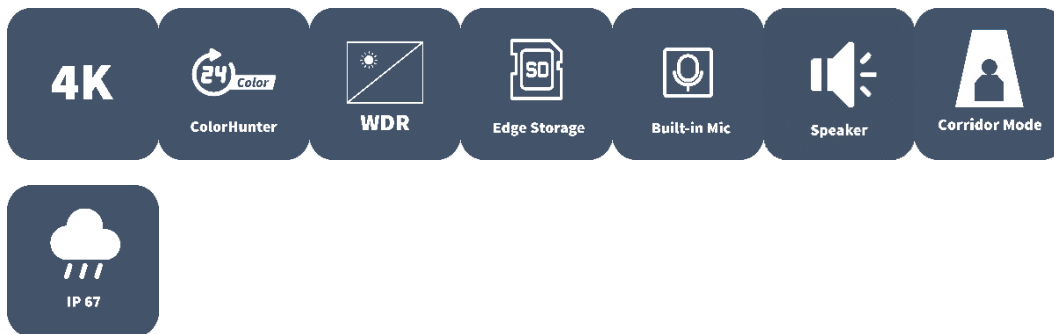

## Features

- High quality image with 8MP, 1/2.8" CMOS sensor
- 8MP (3840\*2160)@20fps; 5MP (3072\*1728)@30/25fps; 4MP (2560\*1440)@30/25fps; 2MP (1920\*1080) @30/25fps
- Ultra 265, H.265, H.264, MJPEG
- 120dB true WDR technology enables clear image in strong light scene
- Support 9:16 Corridor Mode
- Built-in Mic & Speaker
- Smart IR, up to 30m (98ft) IR distance
- Supports 512 G Micro SD card
- IP67 protection
- Support PoE power supply