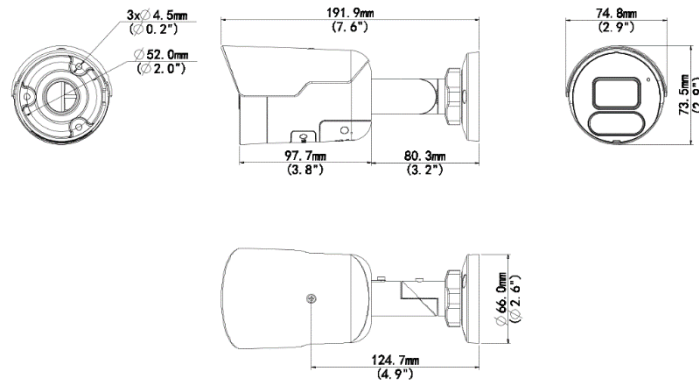

## Specifications

Camera	Description
Max Resolution	8MP
Sensor	1/2.8" CMOS
Min. Illumination	Colour: 0.005 lux ( F1.6, AGC ON) 0 Lux with light
Day/Night	IR-cut filter with auto switch (ICR)
Shutter	Auto/Manual, 1 ~ 1/100000s
Adjustment Angle	Pan: 0° ~ 360°, Tilt: 0° ~ 90°, Rotate: 0° ~ 360°
S/N	>56dB
WDR	120dB
Lens	Description
Focal Length	IPC2128SR-ADF28KMC-DL-H:2.8mm IPC2128SR-ADF40KMC-DL-H:4.0mm
Iris Type	Fixed
Iris	F1.6
Field of View (H)	IPC2128SR-ADF28KMC-DL-H:98.7° IPC2128SR-ADF40KMC-DL-H:83.1°
Field of View (V)	IPC2128SR-ADF28KMC-DL-H:53.9° IPC2128SR-ADF40KMC-DL-H:48.0°
Field of View (D)	IPC2128SR-ADF28KMC-DL-H:103.6° IPC2128SR-ADF40KMC-DL-H:86.5°
Lens Type	Fixed
DORI	Description
DORI Distance(Lens)	IPC2128SR-ADF28KMC-DL-H:2.8mm IPC2128SR-ADF40KMC-DL-H:4.0mm
DORI Distance(Detect)	IPC2128SR-ADF28KMC-DL-H:87.0m(285.3ft) IPC2128SR-ADF40KMC-DL-H:124.2m(407.6ft)
DORI Distance(Observe)	IPC2128SR-ADF28KMC-DL-H:34.8m(114.1ft) IPC2128SR-ADF40KMC-DL-H:49.7m(114.1ft)

## Dimensions