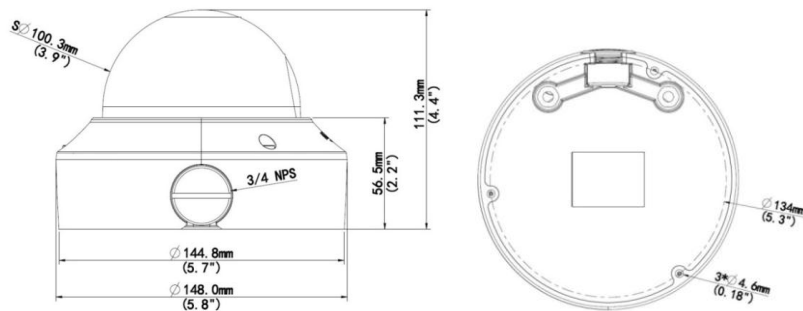

## Specifications

	IPC3238SR3-DVPZ
<b>Camera</b>	
Sensor	1/2", progressive scan ,8.0 megapixel, CMOS
Lens	2.8~12mm, AF automatic focusing and motorized zoom lens
Angle of View (H)	114.8° (wide) ~47.3° (tele)
Shutter	Auto/Manual, 1/6~1/100000 s
Min. Illumination	Colour: 0.005 Lux (F1.5, AGC ON) 0Lux with IR
IR Range	Up to 30m (98 ft) IR range
Day/Night	IR-cut filter with auto switch (ICR)
S/N	>52dB
Defog	Digital Defog
WDR	120dB
<b>Video</b>	
Video Compression	Ultra 265,H.265, H.264,MJPEG
Frame Rate	Main Stream: 8MP (3840*2160): Max. 15 fps; 2MP (1920*1080):Max. 30fps Sub Stream: 2MP (1920*1080): Max. 30fps Third Stream: D1 (720*576): Max. 30 fps
9:16 Corridor Mode	Supported
BLC	Supported
HLC	Supported
ROI	Up to 8 OSDs
OSD	Up to 8 areas
Privacy Mask	Up to 8 areas
Motion Detection	Up to 4 areas
<b>Smart</b>	
Behavior Detection	Intrusion, cross line, motion detection
Exception Detection	Audio detection
Intelligent Identification	Face detection, Defocus, Scene Change
Statistical Analysis	People counting
General Function	Watermark, IP Address Filtering, Tampering Alarm, Alarm input, Alarm output, Access Policy, ARP Protection, RTSP Authentication, User Authentication
<b>Audio</b>	
Audio Compression	G.711
Two-way audio	Supported
Suppression	Supported
Sampling Rate	8 KHZ
<b>Storage</b>	
Edge Storage	Micro SD, up to 128GB
Network Storage	ANR

## Dimensions