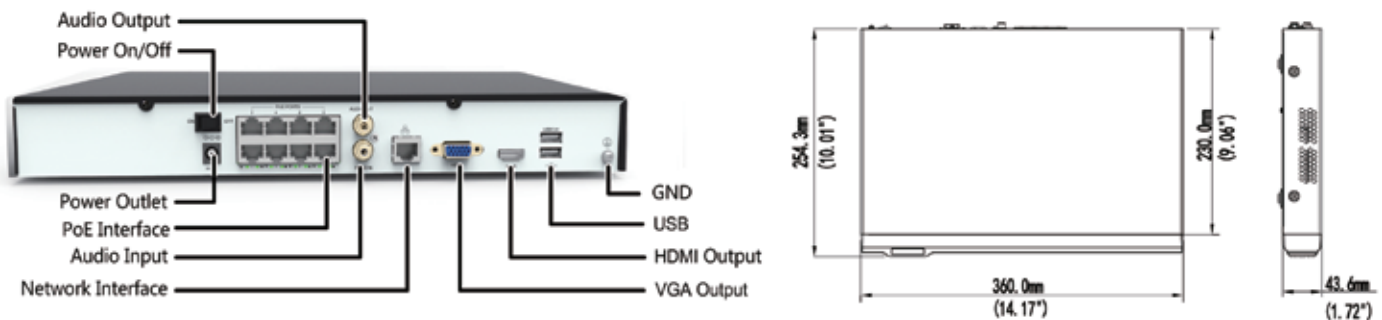

NVR202EP Series

Network Video Recorder

Video	NVR202-08EP	NVR202-16EP
IP Video Input	8-ch	16-ch
VGA Output	1-ch	
HDMI Output	1-ch	
Sync Playback	8-ch	16-ch
Audio		
Output	1-ch, RCA	
Two-way Audio	1-ch input, 1-ch output (reuse the audio output channel), RCA	
Hard Disk Driver		
HDD	2 SATA interface	
Capacity	Up to 6TB capacity for each HDD	
External Interface		
Network Interface	1 RJ45 10M/100M/1000M adaptive Ethernet interface	
PoE Interface	8 RJ45 10M/100M PoE+ interface (802.3at)	
USB Interface	1 USB2.0 interface, 1 USB3.0 interface	
Network		
Incoming Bandwidth	64Mbps	128Mbps
Outgoing Bandwidth	96Mbps	
Decoding		
Live View/Playback	8MP@25, 6MP@25, 4MP@30, 3MP@30, 1080P@30, 720P@30	
Capability	32-ch@D1, 16-ch@720P, 6-ch@1080P	
General		
Power	52V DC, 1.8A	
Consumption	≤ 93.6W (fully loaded)	
PoE	Max. 30W for single port Max. 72W in total	
Working Environment	-10°C to 55°C (10 °F to 131 °F) 10% to 90% RH	
Weight	Empty<1.5kg(3.3lb) Fully loaded<3kg(6.6lb)	
Dimensions (W x D x H)	360.0 × 254.3 × 43.6 mm (14.17" × 10.01" × 1.72")	

*Product specifications and availability are subject to change without notice.

Zhejiang Uniview Technologies Co., Ltd.
Address: Building No.10, Wanlun Science Park, Jiangling Road 88, Binjiang District, Hangzhou, P. R. China, 310051
Website: www.uniview.com Email: overseasbusiness@uniview.com
©2015 Zhejiang Uniview Technologies Co., Ltd. All rights reserved.
2015.08 OM-150825-OWN V3.0