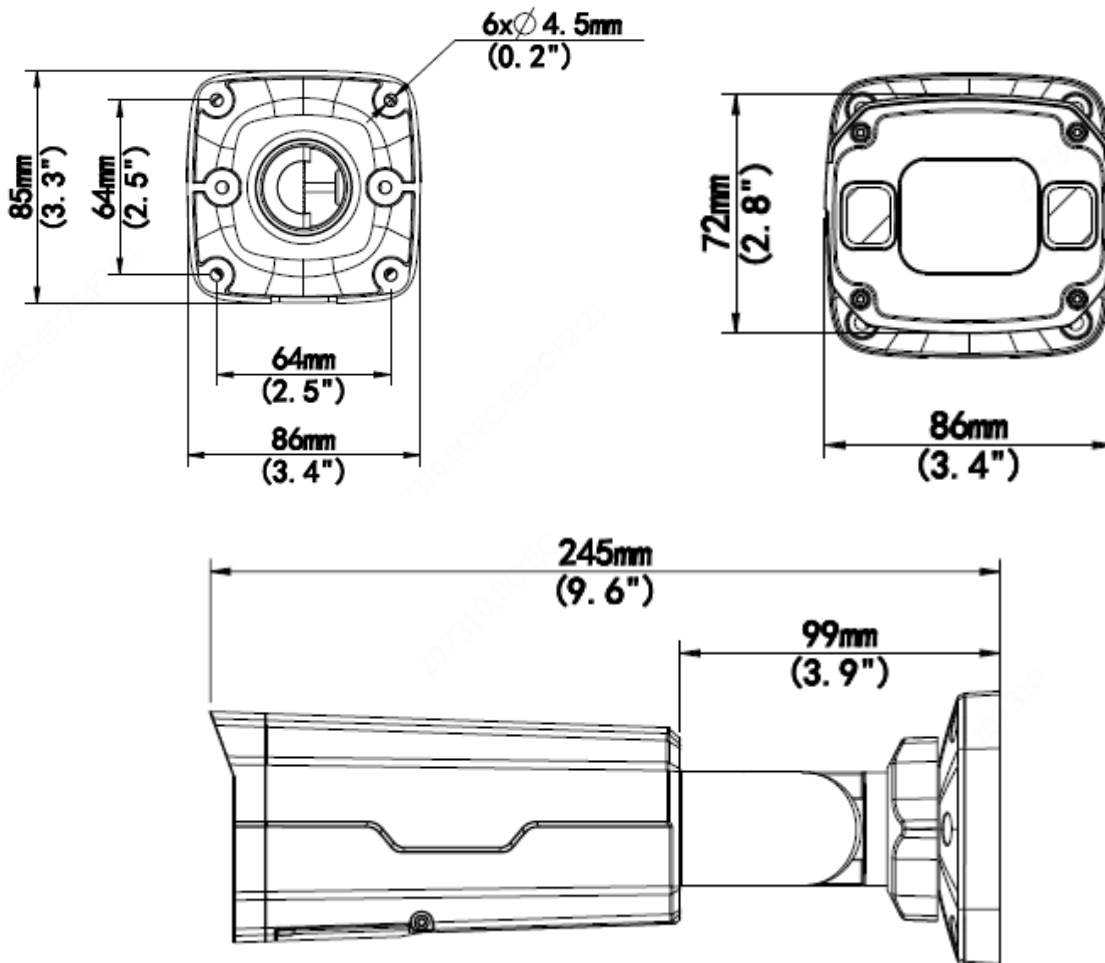

Safety	IEC 62368-1 EN 62368-1 UL 62368-1
Environment	CE-ROHS (2011/65/EU;(EU)2015/863); WEEE (2012/19/EU); REACH (Regulation (EC) No 1907/2006)
Protection	Ingression protection: IP67 (IEC 60529-2013) Vandal resistant: IK10 (IEC 62262:2002)
General	
Power	DC 12V±25%, PoE (IEEE 802.3af)
	Power consumption: Max 10.5W
Power Interface	∅ 5.5mm coaxial power plug
Dimensions (L × W × H)	245 × 86 × 72mm (9.6" × 3.4" × 2.8")
Weight	0.92kg (2.03lb)
Material	Metal
Working Environment	-30°C ~ 60°C (-22°F ~ 140°F), Humidity: ≤95% RH (non-condensing)
Storage Environment	-30°C ~ 60°C (-22°F ~ 140°F), Humidity: ≤95% RH (non-condensing)
Surge Protection	6KV
Reset Button	N/A

Dimensions